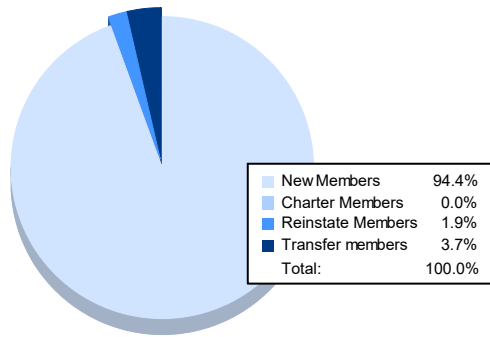

Year	New Clubs	Dropped Clubs	Gain/ Loss Clubs	New Members	Charter Members	Reinstate Members	Transfer Members	Total Member Added	Total Members Dropped	Gain/ Loss Members
2016-2017	0	0	0	68	0	2	10	80	101	-21
2017-2018	0	3	-3	90	4	8	14	116	210	-94
2018-2019	0	2	-2	66	0	4	15	85	137	-52
2019-2020	0	1	-1	50	0	4	6	60	140	-80
2020-2021	0	1	-1	51	0	1	2	54	101	-47
<b>Average</b>	<b>0</b>	<b>1</b>	<b>-1</b>	<b>65</b>	<b>1</b>	<b>4</b>	<b>9</b>	<b>79</b>	<b>138</b>	<b>-59</b>

### Membership Composition June 2021 Cumulative