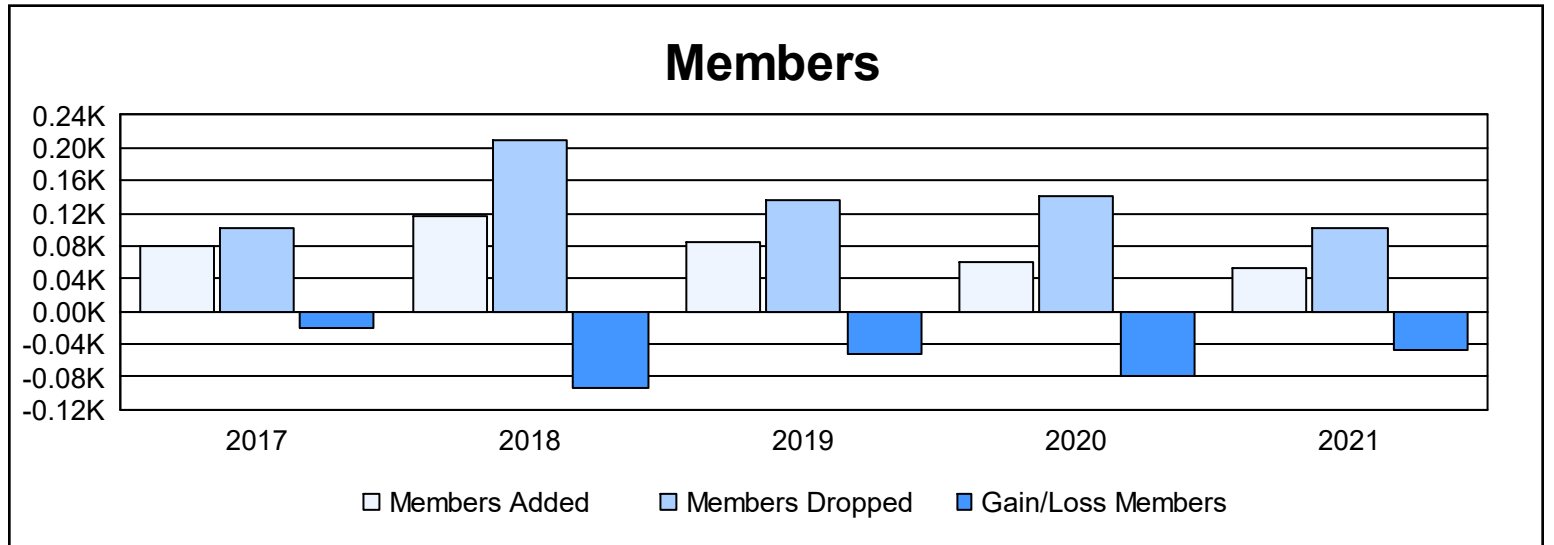

Year	New Clubs	Dropped Clubs	Gain/ Loss Clubs	New Members	Charter Members	Reinstate Members	Transfer Members	Total Member Added	Total Members Dropped	Gain/ Loss Members
2016-2017	0	0	0	68	0	2	10	80	101	-21
2017-2018	0	3	-3	90	4	8	14	116	210	-94
2018-2019	0	2	-2	66	0	4	15	85	137	-52
2019-2020	0	1	-1	50	0	4	6	60	140	-80
2020-2021	0	1	-1	51	0	1	2	54	101	-47
<b>Average</b>	<b>0</b>	<b>1</b>	<b>-1</b>	<b>65</b>	<b>1</b>	<b>4</b>	<b>9</b>	<b>79</b>	<b>138</b>	<b>-59</b>

### Membership Composition June 2021 Cumulative