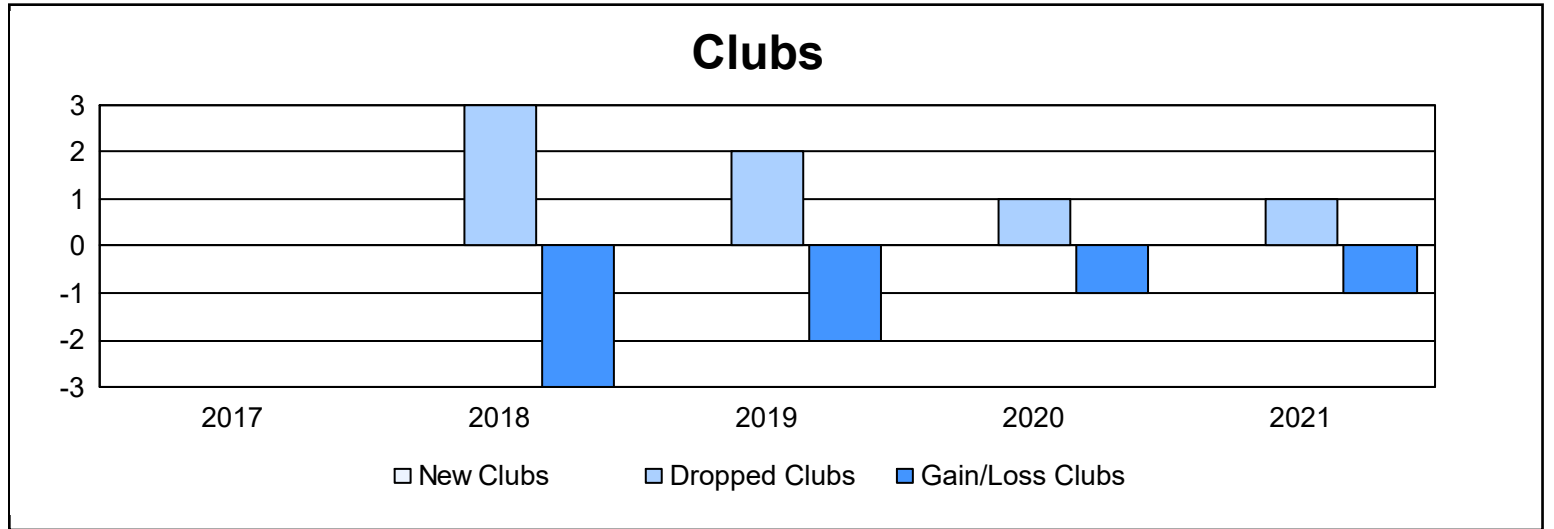

Year	New Clubs	Dropped Clubs	Gain/ Loss Clubs	New Members	Charter Members	Reinstate Members	Transfer Members	Total Member Added	Total Members Dropped	Gain/ Loss Members
2016-2017	0	0	0	68	0	2	10	80	101	-21
2017-2018	0	3	-3	90	4	8	14	116	210	-94
2018-2019	0	2	-2	66	0	4	15	85	137	-52
2019-2020	0	1	-1	50	0	4	6	60	140	-80
2020-2021	0	1	-1	51	0	1	2	54	101	-47
<b>Average</b>	<b>0</b>	<b>1</b>	<b>-1</b>	<b>65</b>	<b>1</b>	<b>4</b>	<b>9</b>	<b>79</b>	<b>138</b>	<b>-59</b>

### Membership Composition June 2021 Cumulative